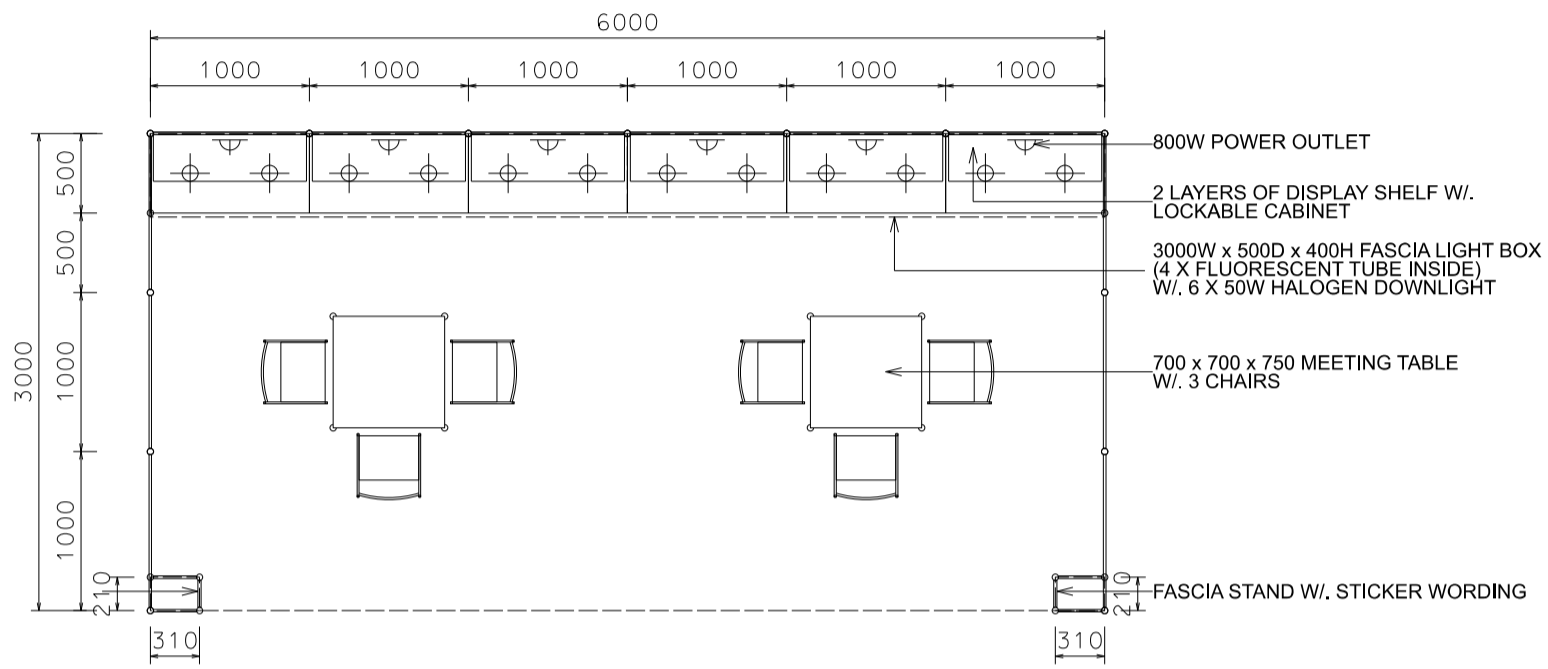

HK International Outdoor and Tech Light Expo

18sqm Standard Booth (Option D)

十八平方米標準攤位 (建議 D)

PLAN

PERSPECTIVE

ELEVATION

BOOTH SPECIFICATIONS		QTY.
	1000W x 500D x 750H LOCKABLE CABINET	6
	3000W x 300D WOODEN DISPLAY SHELF	4
	3000W x 500D x 400H FASCIA LIGHT BOX (4 X FLUORESCENT TUBE INSIDE) W/ 6X 50W HALOGEN DOWNLIGHT	2
	700W x 700D x 750H MEETING TABLE	2
	BLACK LEATHER CHAIR	6
	800W SOCKET	6
RUBBISH BIN & CARPET (18sqm.)		