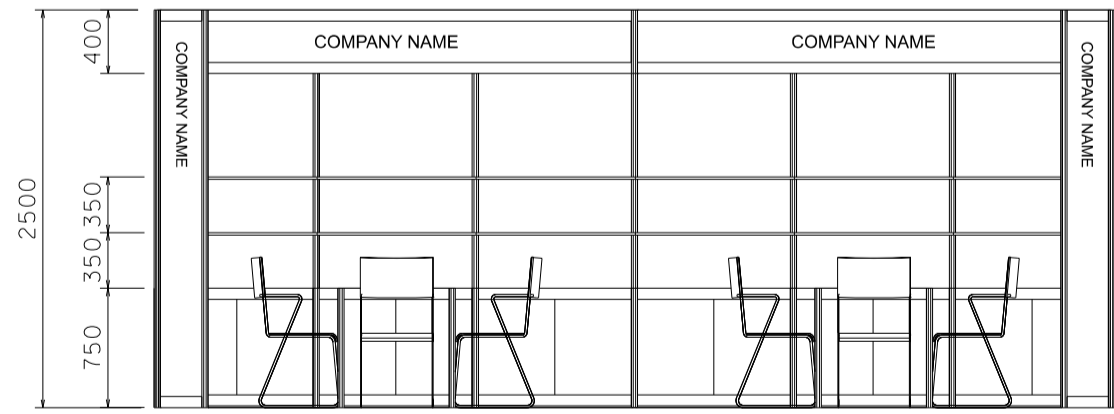

HK International Outdoor and Tech Light Expo

18sqm Standard Booth (Option D)

十八平方米標準攤位 (建議 D)

PLAN

PERSPECTIVE

ELEVATION

BOOTH SPECIFICATIONS		QTY.
	1000W x 500D x 750H LOCKABLE CABINET	6
	3000W x 300D WOODEN DISPLAY SHELF	4
	3000W x 500D x 400H FASCIA LIGHT BOX (4 X FLUORESCENT TUBE INSIDE) W/ 6X 50W HALOGEN DOWNLIGHT	2
	700W x 700D x 750H MEETING TABLE	2
	BLACK LEATHER CHAIR	6
	800W SOCKET	6
RUBBISH BIN & CARPET (18sqm.)		

*The Hong Kong Trade Development Council reserves the right to change the configuration if necessary.

*如有需要，香港貿易發展局有權更改攤位結構。