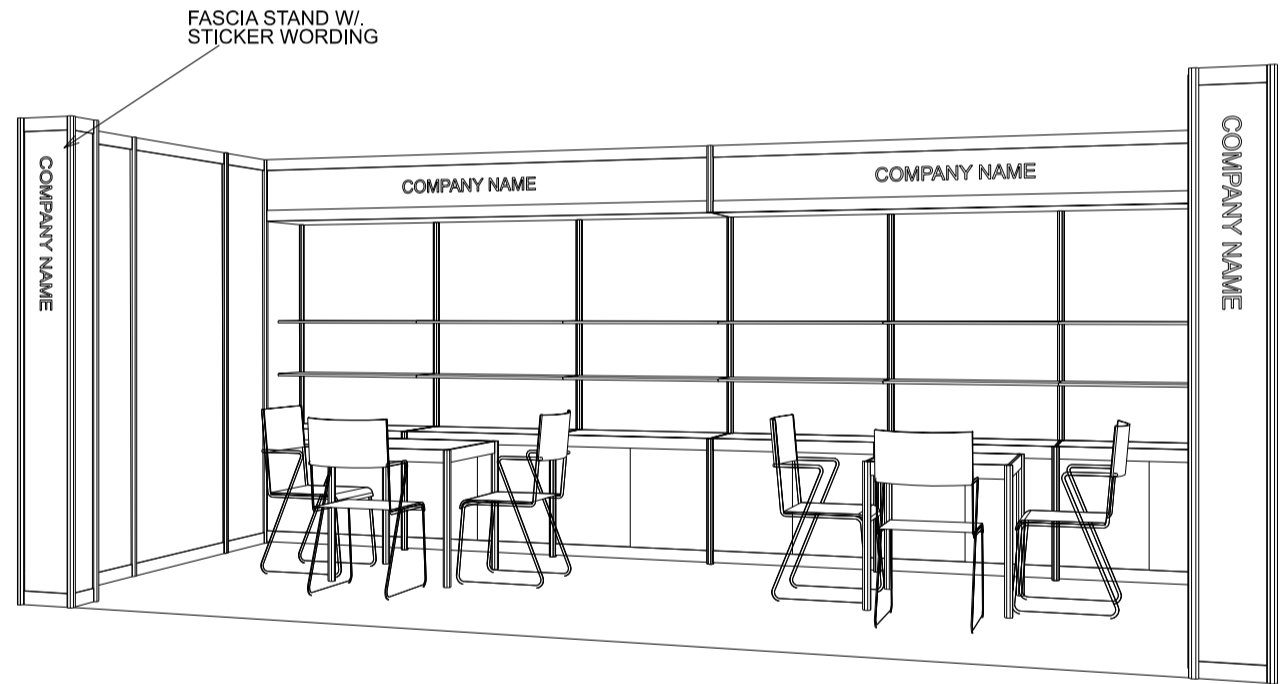

HK International Outdoor and Tech Light Expo

18sqm Standard Booth (Option D)

十八平方米標準攤位 (建議 D)

PLAN

PERSPECTIVE

ELEVATION

BOOTH SPECIFICATIONS		QTY.
	1000W x 500D x 750H LOCKABLE CABINET	6
	3000W x 300D WOODEN DISPLAY SHELF	4
	3000W x 500D x 400H FASCIA LIGHT BOX (4 X FLUORESCENT TUBE INSIDE) W/ 6X 50W HALOGEN DOWNLIGHT	2
	700W x 700D x 750H MEETING TABLE	2
	BLACK LEATHER CHAIR	6
	800W SOCKET	6
RUBBISH BIN & CARPET (18sqm.)		

*The Hong Kong Trade Development Council reserves the right to change the configuration if necessary.

*如有需要，香港貿易發展局有權更改攤位結構。