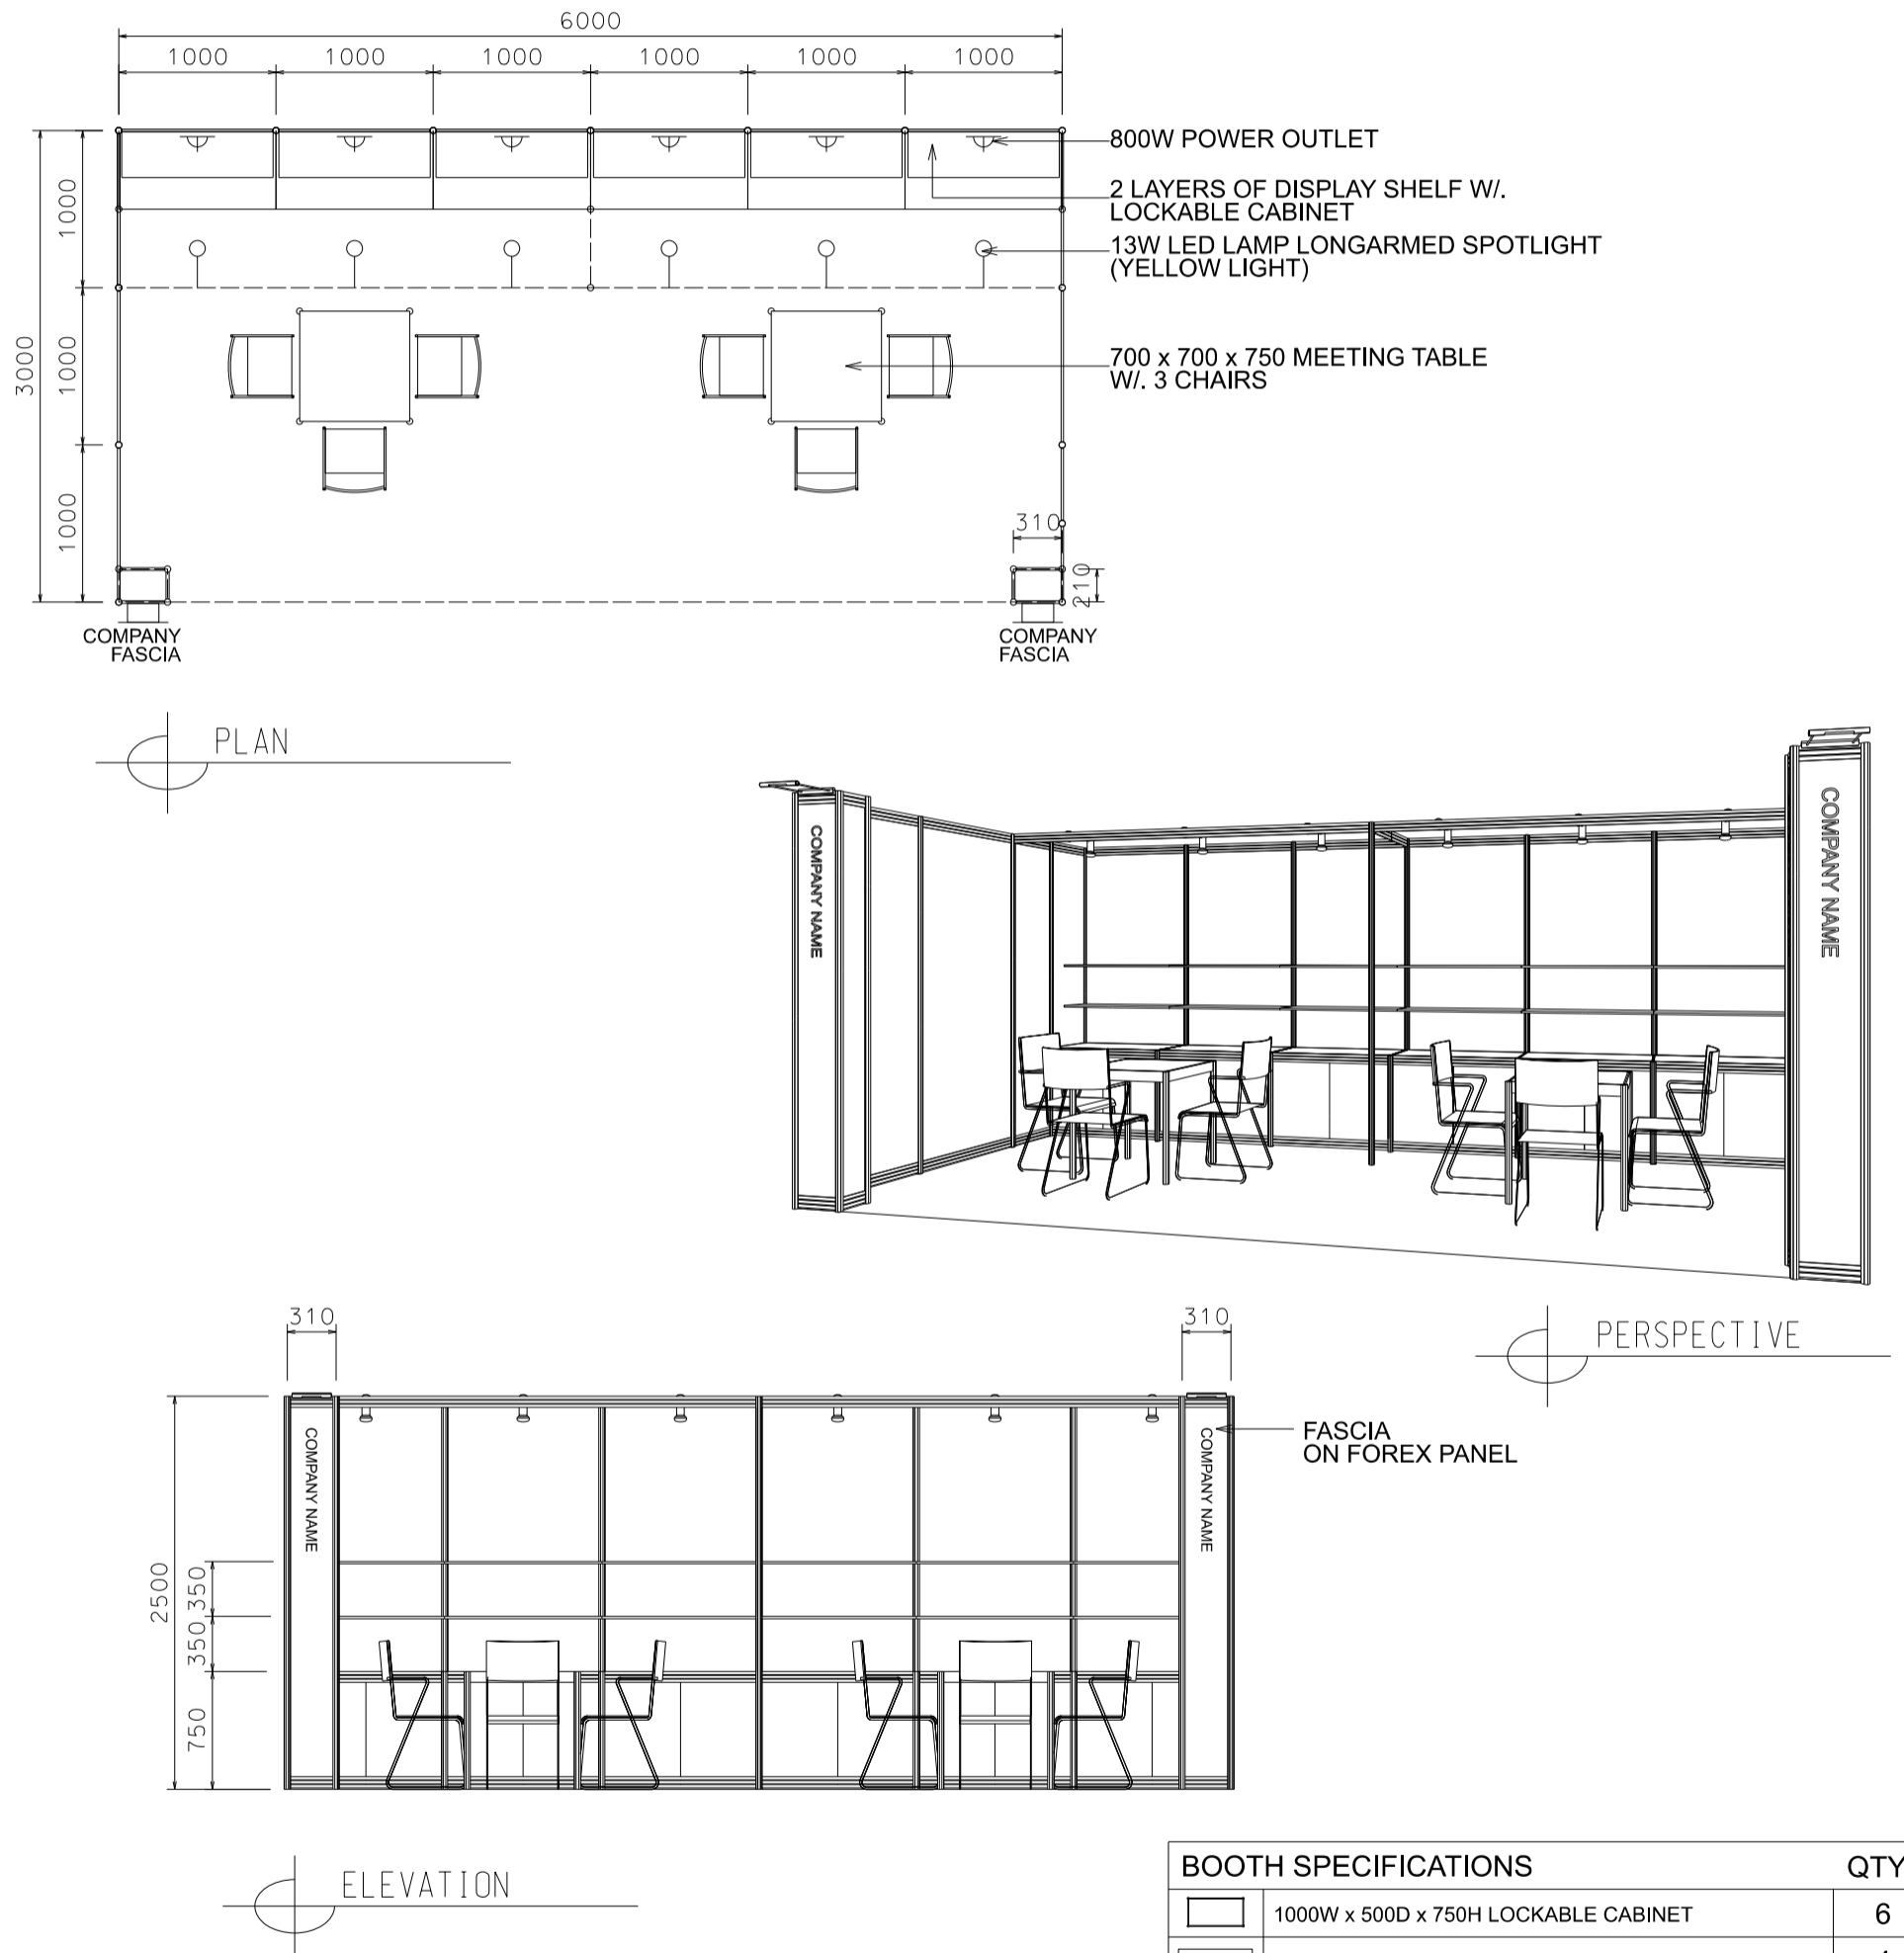

## 18sqm Standard Booth (Option C)

十八平方米標準攤位 (建議 C)

BOOTH SPECIFICATIONS		QTY.
	1000W x 500D x 750H LOCKABLE CABINET	6
	3000W x 300D WOODEN DISPLAY SHELF	4
	700W x 700D x 750H MEETING TABLE	2
	BLACK LEATHER CHAIR	6
	GILBERT LAMP	2
	13W LED LAMP LONGARMED SPOTLIGHT (YELLOW LIGHT)	6
	800W SOCKET	6
	H70mm CEILING BEAM	6M
	RUBBISH BIN & CARPET (18sqm.)	