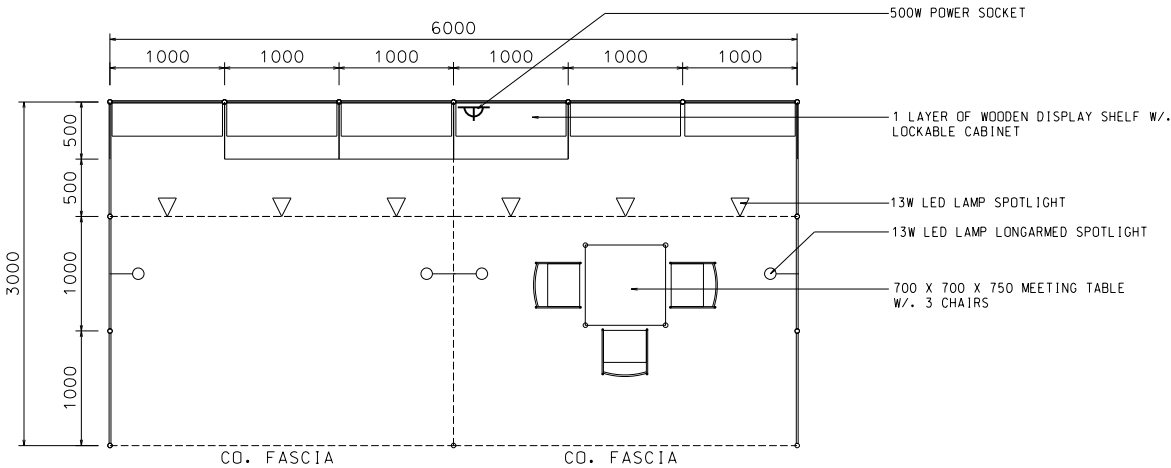

6M x 3M Shell Booth

六米乘三米攤位

PLAN

PERSPECTIVE

ELEVATION

BOOTH SPECIFICATIONS		QTY.
	1000W x 500D x 750H LOCKABLE CABINET	3
	3000W x 300D WOODEN DISPLAY SHELF	2
	13W LED LAMP SPOTLIGHT (YELLOW LIGHT)	6
	13W LED LAMP LONGARMED SPOTLIGHT (YELLOW LIGHT)	4
	500W POWER SOCKET	1
	700W x 700D x 750H MEETING TABLE	1
	BLACK LEATHER CHAIR	3
	CEILING BEAM	9M
	RUBBISH BIN & CARPET (18sqm.)	