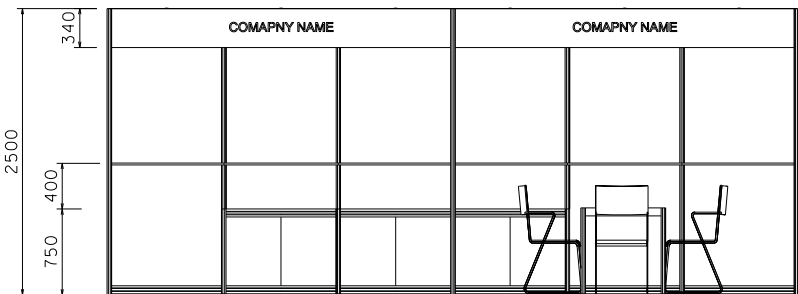

6M x 3M Shell Booth

六米乘三米攤位

PLAN

PERSPECTIVE

ELEVATION

BOOTH SPECIFICATIONS		QTY.
	1000W x 500D x 750H LOCKABLE CABINET	3
	3000W x 300D WOODEN DISPLAY SHELF	2
	13W LED LAMP SPOTLIGHT (YELLOW LIGHT)	6
	13W LED LAMP LONGARMED SPOTLIGHT (YELLOW LIGHT)	4
	500W POWER SOCKET	1
	700W x 700D x 750H MEETING TABLE	1
	BLACK LEATHER CHAIR	3
	CEILING BEAM	9M
	RUBBISH BIN & CARPET (18sqm.)	