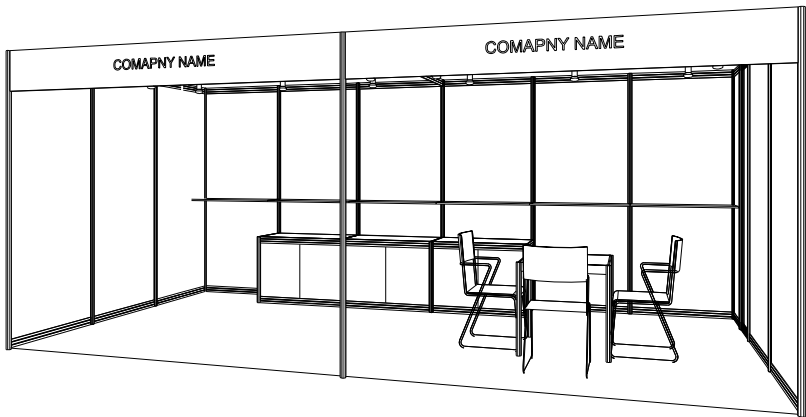

6M x 3M Shell Booth

六米乘三米攤位

PLAN

PERSPECTIVE

ELEVATION

BOOTH SPECIFICATIONS		QTY.
	1000W x 500D x 750H LOCKABLE CABINET	3
	3000W x 300D WOODEN DISPLAY SHELF	2
	13W LED LAMP SPOTLIGHT (YELLOW LIGHT)	6
	13W LED LAMP LONGARMED SPOTLIGHT (YELLOW LIGHT)	4
	500W POWER SOCKET	1
	700W x 700D x 750H MEETING TABLE	1
	BLACK LEATHER CHAIR	3
	CEILING BEAM	9M
	RUBBISH BIN & CARPET (18sqm.)	

*The Hong Kong Trade Development Council reserves the right to change the configuration if necessary.

*如有需要，香港貿易發展局有權更改攤位結構。