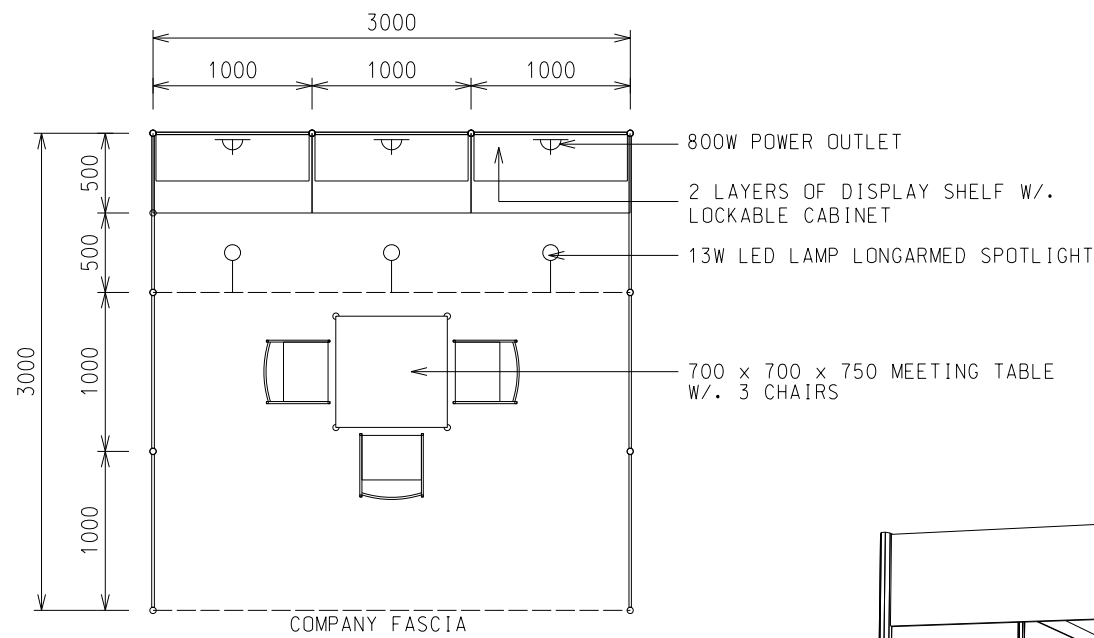

## 9 sqm. Standard Booth (Option A)

九平方米標準攤位 (建議 A)

PLAN  
3M(W) X 3M(D) X 2.5M(H)  
Standard Booth A

PERSPECTIVE  
3M(W) X 3M(D) X 2.5M(H)  
Standard Booth A

ELEVATION  
3M(W) X 3M(D) X 2.5M(H)  
Standard Booth A

BOOTH SPECIFICATIONS		QTY.
	1000W x 500D x 750H LOCKABLE CABINET	3
	3000W x 300D WOODEN DISPLAY SHELF	2
	700W x 700D x 750H MEETING TABLE	1
	BLACK LEATHER CHAIR	3
	13W LED LAMP LONGARMED SPOTLIGHT (YELLOW LIGHT)	3
	800W SOCKET	3
	H70mm CEILING BEAM	3M
	RUBBISH BIN & CARPET (9sqm.)	