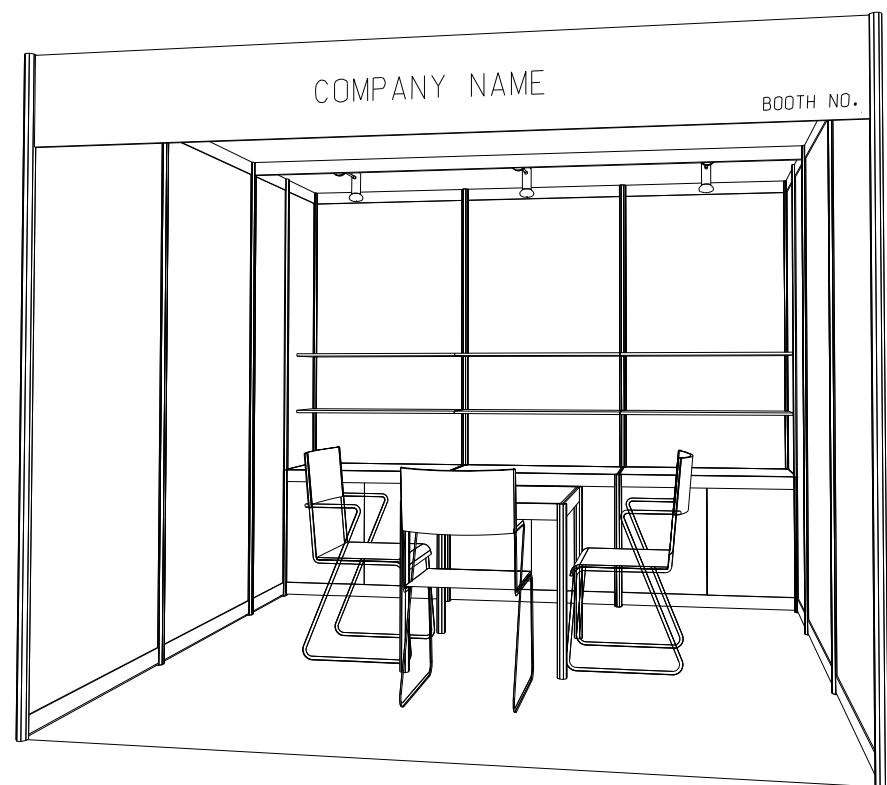

## 9 sqm. Standard Booth (Option A)

九平方米標準攤位 (建議 A)

PLAN  
3M(W) X 3M(D) X 2.5M(H)  
Standard Booth A

PERSPECTIVE  
3M(W) X 3M(D) X 2.5M(H)  
Standard Booth A

ELEVATION  
3M(W) X 3M(D) X 2.5M(H)  
Standard Booth A

BOOTH SPECIFICATIONS		QTY.
	1000W x 500D x 750H LOCKABLE CABINET	3
	3000W x 300D WOODEN DISPLAY SHELF	2
	700W x 700D x 750H MEETING TABLE	1
	BLACK LEATHER CHAIR	3
	13W LED LAMP LONGARMED SPOTLIGHT (YELLOW LIGHT)	3
	800W SOCKET	3
	H70mm CEILING BEAM	3M
	RUBBISH BIN & CARPET (9sqm.)	